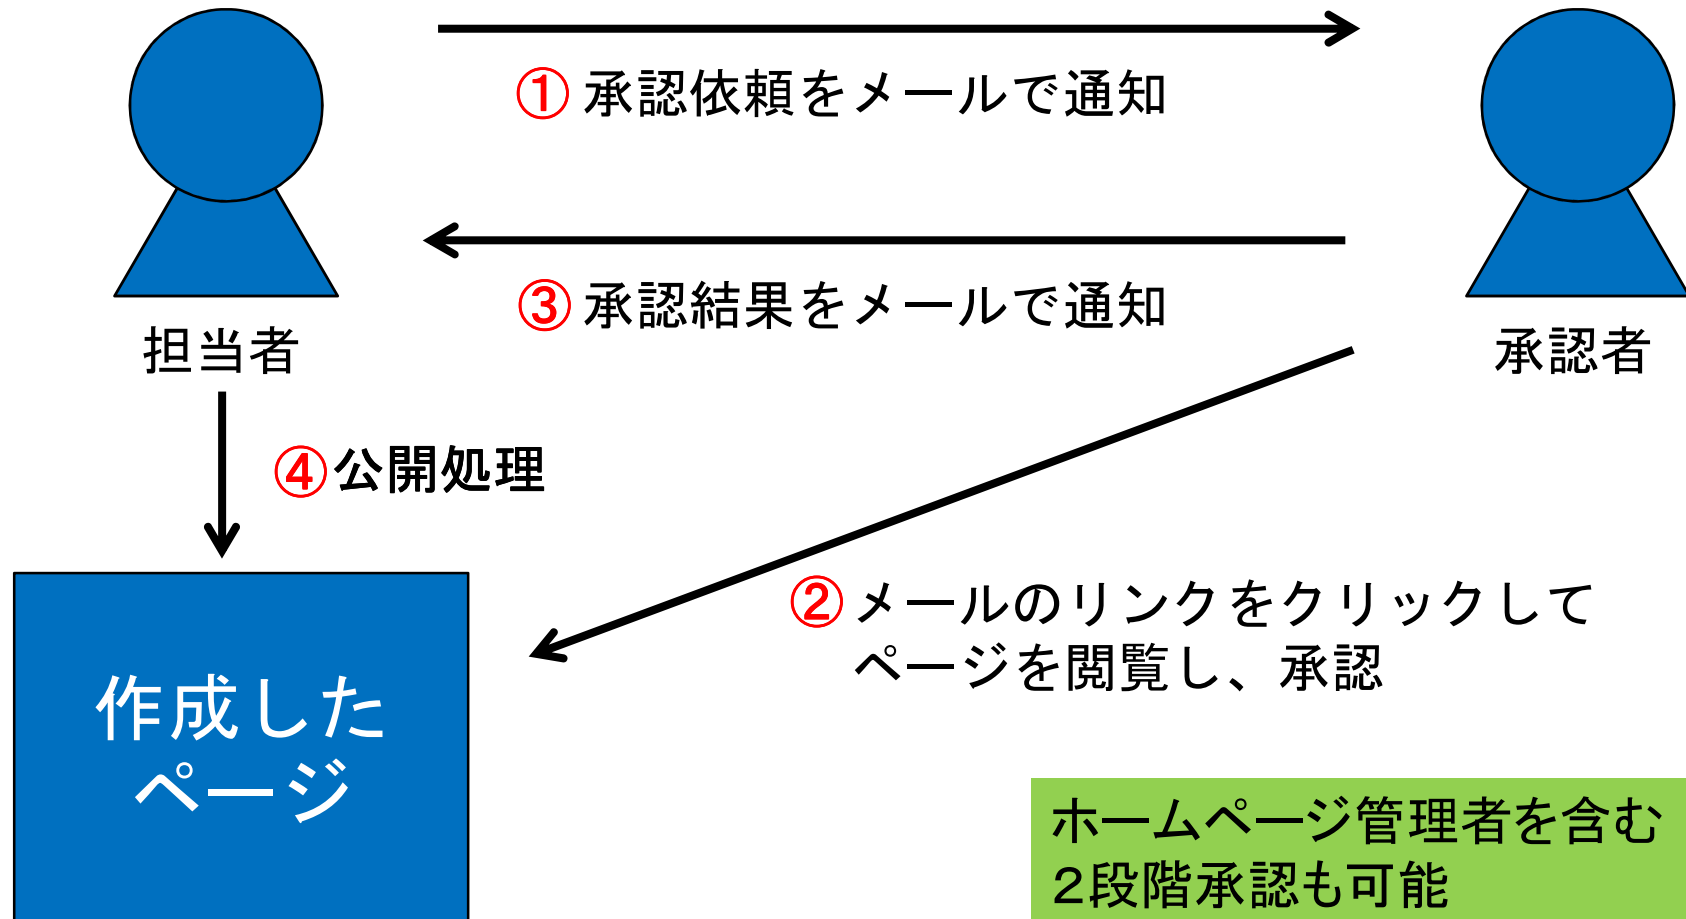

(4) 記事の承認フロー